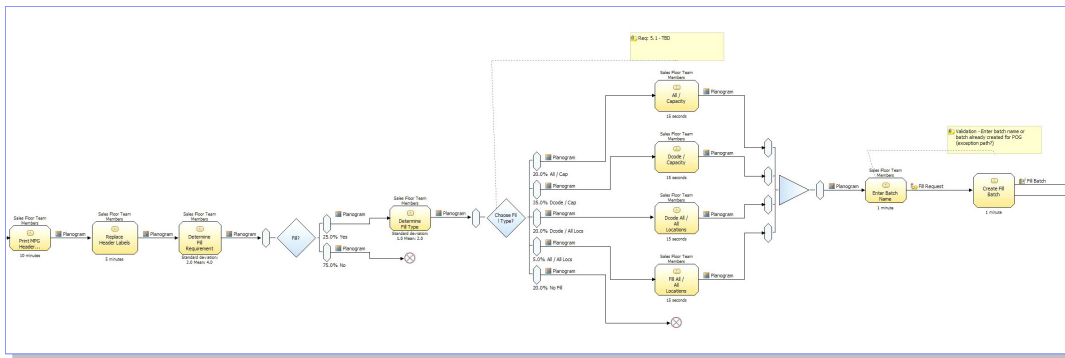

## Are You Able To:

- Identify bottleneck & improve core banking processes such as account opening, loan application, credit card application, etc?
- Lower the expenses of all key banking processes to increase revenue?
- Eliminate redundancy of long running processes to improve response time?
- Document your processes for Bank Negara compliance requirement?
- Change your banking processes quickly as market situations or regulatory changes?

**Panic No More. It's Time to Change.**

**WebSphere Business Modeler Advanced** is business process designer and simulator. it helps to fully visualize, comprehend, and document your business processes by providing comprehensive and user-friendly modeling and collaboration capabilities for both Line-of-Business and IT personnel.

Below is the example of the Diagram by using WebSphere Business Modeler Advanced. Thanks to its seamless integration of modeling, workflow building, analysis and simulation features.

**PROMOTION OFFER~!!!!**