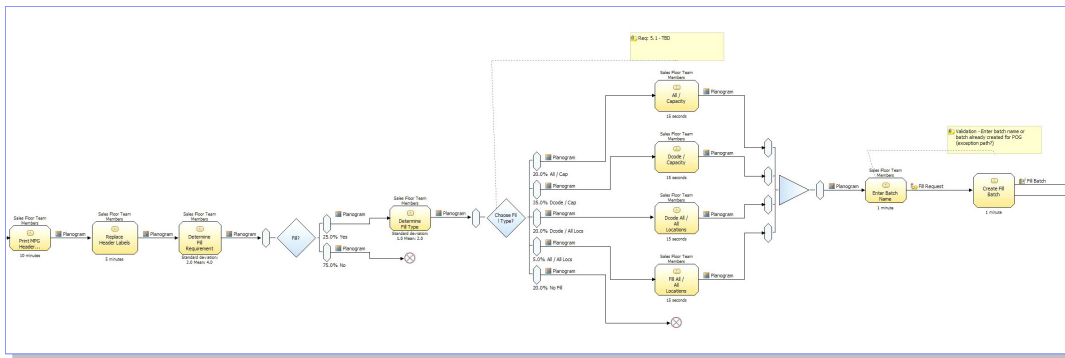

## Are You Able To:

- Identify redundant component of your policy administration process?
- Identify bottleneck of the credit check and risk assessment process?
- Streamline claims processes to ensure customer's satisfaction?
- Respond to internal or external audit about a specific claim settlement process?
- Change the risk assessment process if government were to announce new regulation and ruling for policy holders?

**Panic No More. It's Time to Change.**

**WebSphere Business Modeler Advanced** is business process designer and simulator. it helps to fully visualize, comprehend, and document your business processes by providing comprehensive and user-friendly modeling and collaboration capabilities for both Line-of-Business and IT personnel.

Below is the example of the Diagram by using WeSphere Business Modeler Advanced. Thanks to its seamless integration of modeling, workflow building, analysis and simulation features.

**PROMOTION OFFER~!!!!**