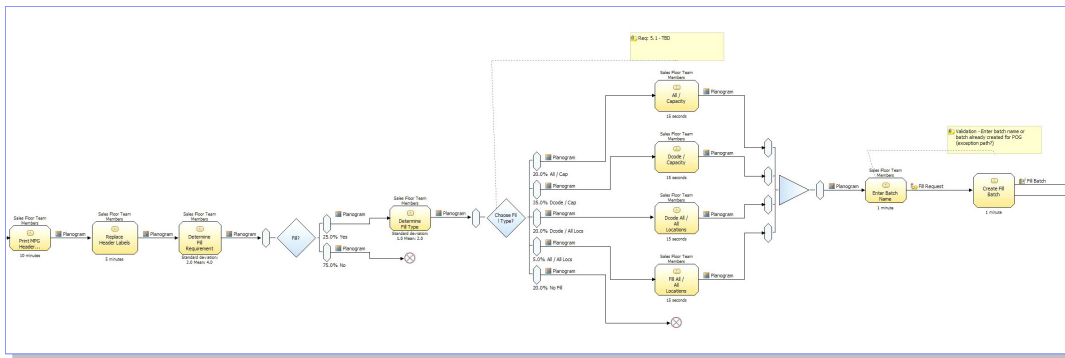

Do You Model Your Business Processes?

Are You Able To:

- Beat your competition by bringing your products to market more quickly?
- Ensure that your supply chain and manufacturing process is giving you competitive advantage over your competition to market?
- Gain insights into your global supply chain process to reduce cost, errors and inefficiency?
- Respond quickly to rapidly changing market and business dynamics in production?

Panic No More. It's Time to Change.

WebSphere Business Modeler Advanced is business process designer and simulator. It helps to fully visualize, comprehend, and document your business processes by providing comprehensive and user-friendly modeling and collaboration capabilities for both Line-of-Business and IT personnel.

Below is the example of the Diagram by using WebSphere Business Modeler Advanced. Thanks to its seamless integration of modeling, workflow building, analysis and simulation features.

PROMOTION OFFER~!!!!